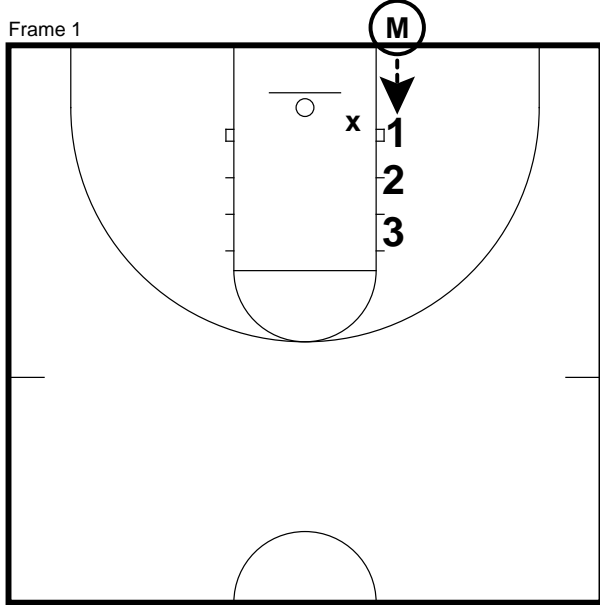

FSU Practice Drills

Power-ups

Frame 1

Post players must get in a low stance and explode to the rim through the defense.